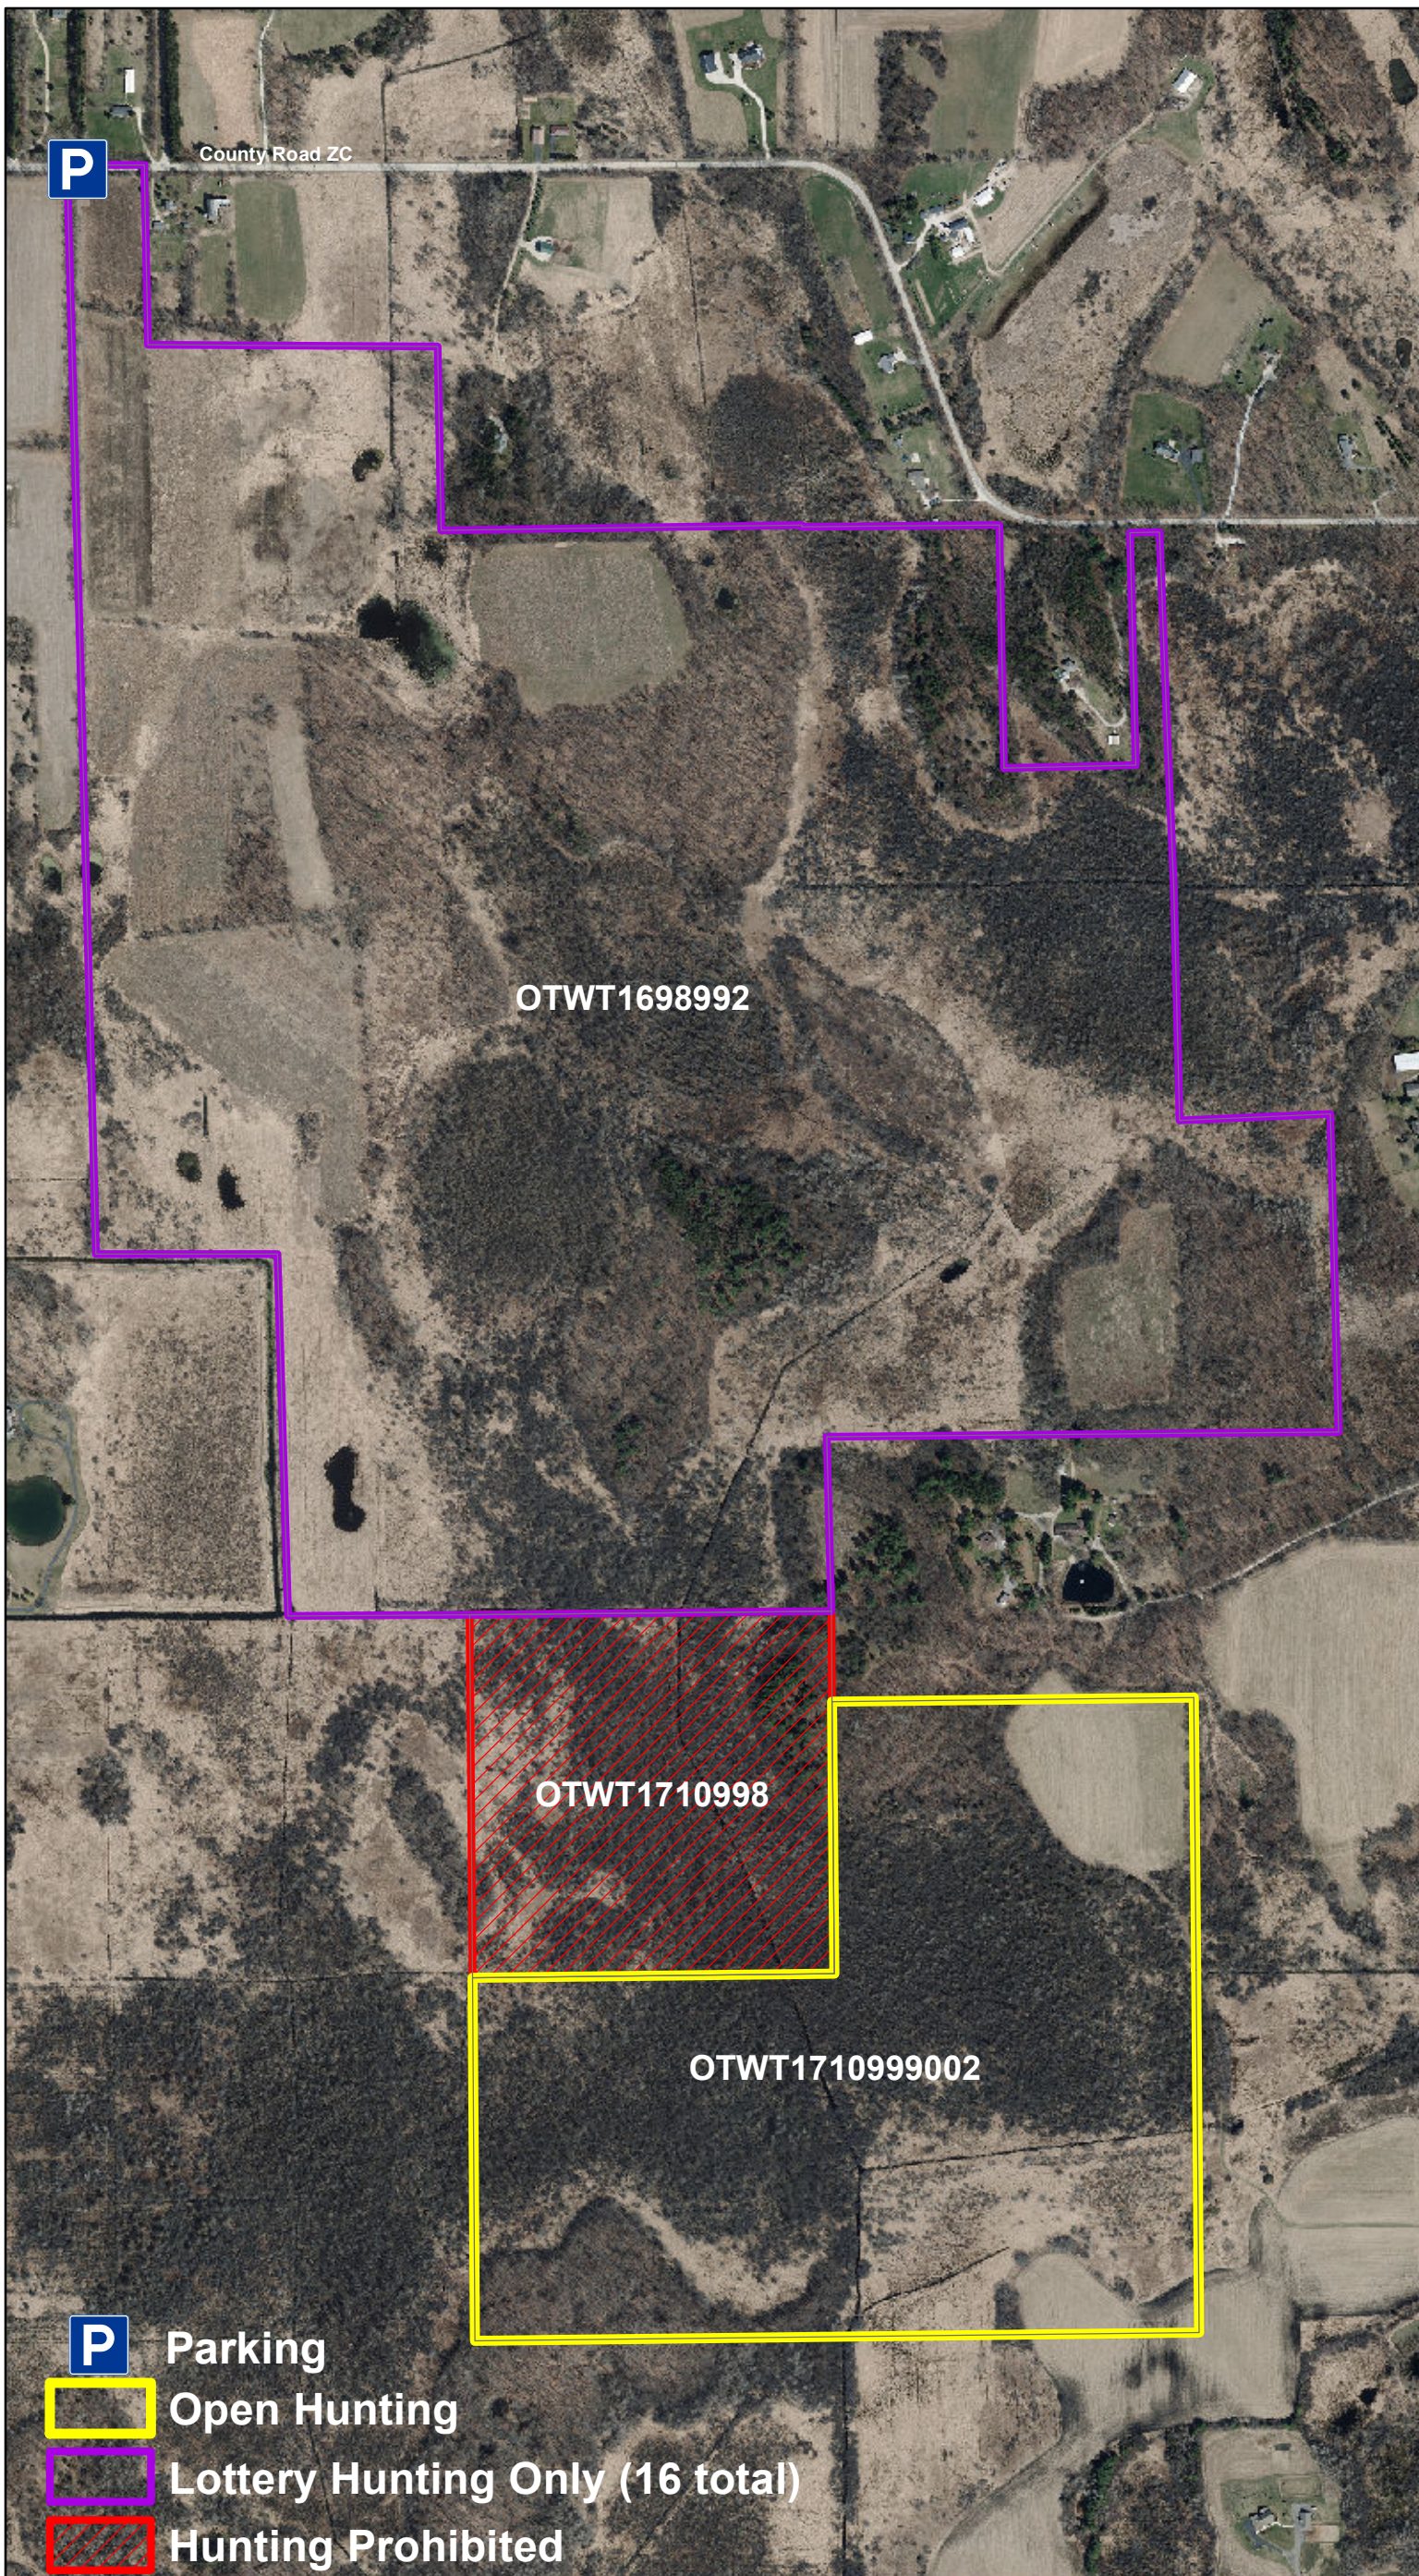

Ottawa Wildlife Refuge

Hunting Map

Address: Nearby Address-
S46W39148 CTH ZC,
Dousman, WI 53118

Parcel Tax ID: OTWT1698992

PLSS: Ottawa T6N R17E SEC
29 NW1/4 & SW1/4 SE1/4
and
T6N R17E SEC 30 NE1/4 &
SE1/4

Summary:

- Acres: 502

0 165 330 660
Meters

Date: 1/31/2018