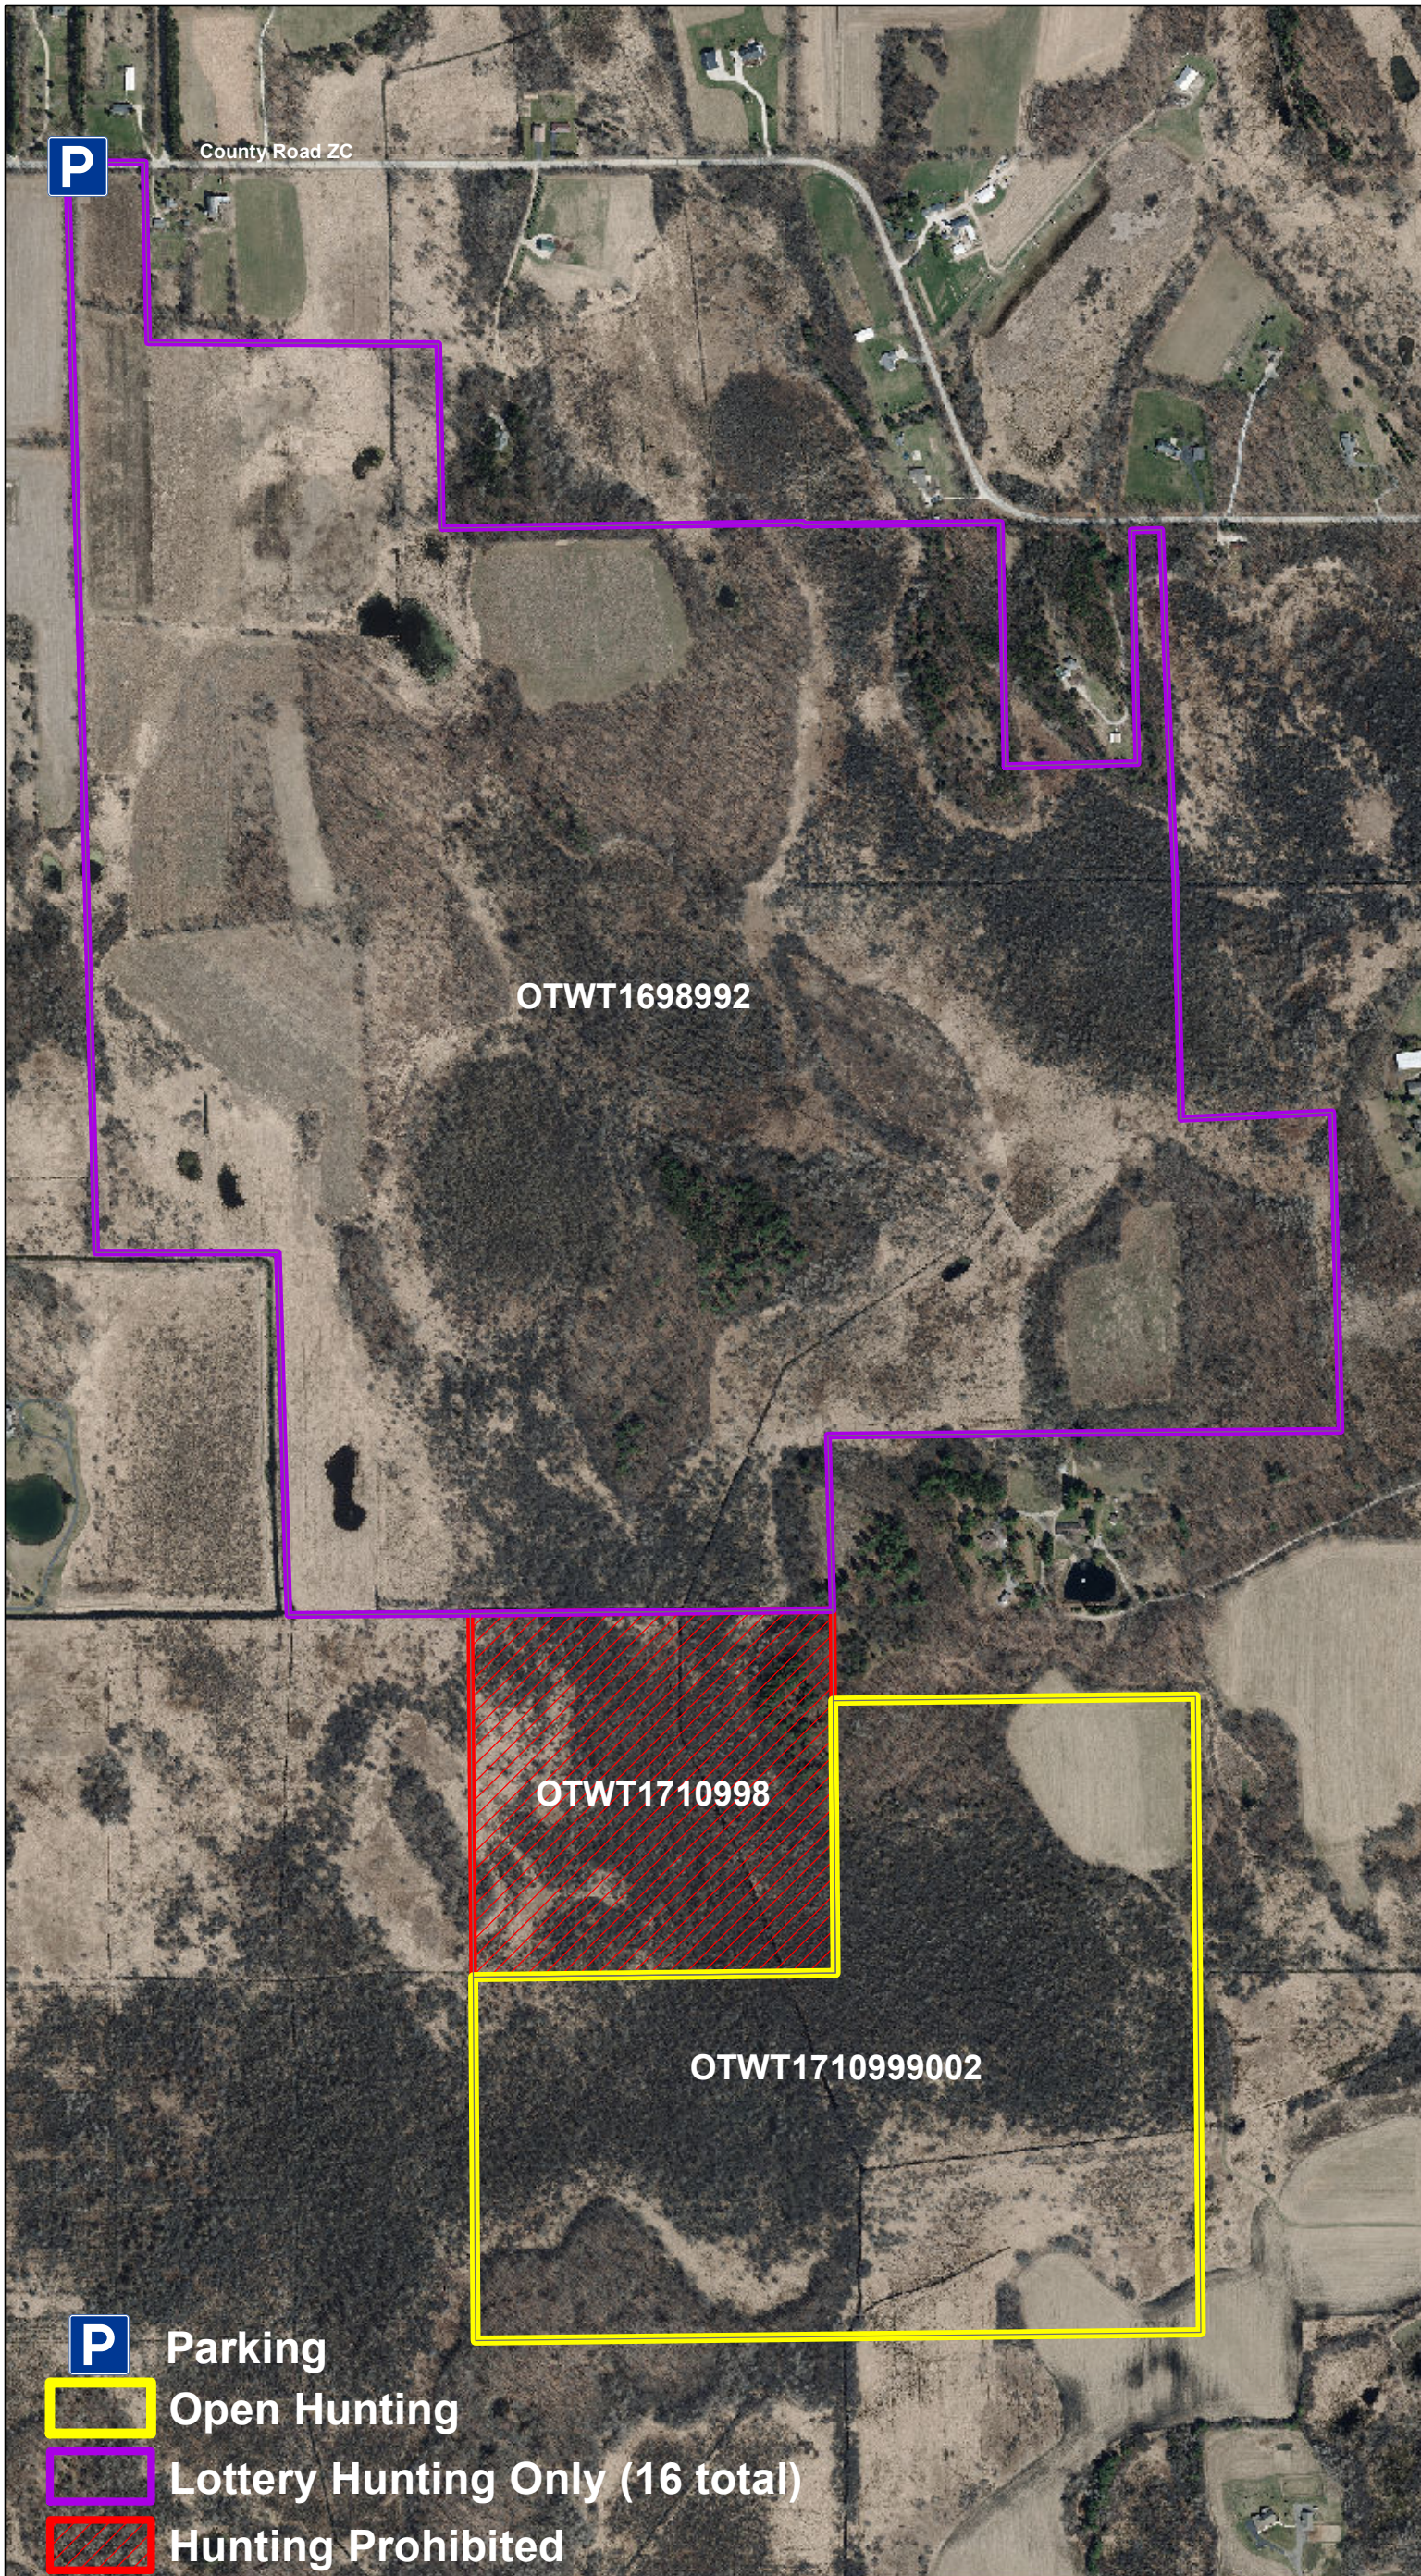

Ottawa Wildlife Refuge

Hunting Map

Address: Nearby Address-
S46W39148 CTH ZC,
Dousman, WI 53118

Parcel Tax ID: OTWT1698992

PLSS: Ottawa T6N R17E SEC
29 NW1/4 & SW1/4 SE1/4
and
T6N R17E SEC 30 NE1/4 &
SE1/4

Summary:

- Acres: 502

0 165 330 660
Meters

Date: 1/31/2018